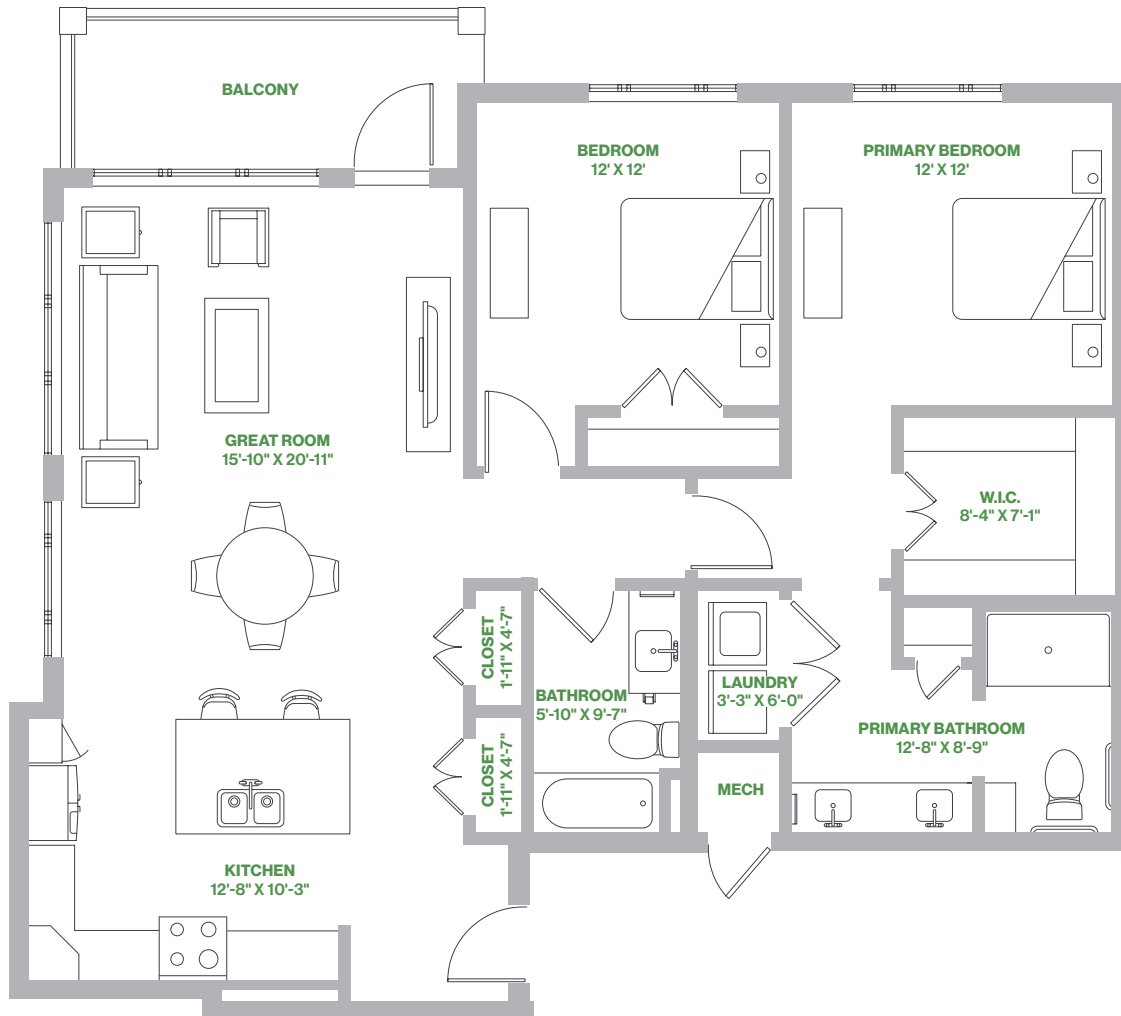

## 2-BEDROOM APARTMENTS

### FEATURES

These generously sized units feature a master bedroom with walk-in closet, full bath, and a second bedroom ideal for guests. The kitchen extends to a dining area and into a great room, with a balcony for enjoying views of the pond and/or Van Raalte Farm Park or the independent living residences.

- 1,245 square feet
- All the space couples crave
- Two full baths, plus a laundry room
- Interconnected kitchen and great room
- Balcony ranges from 100 to 101 square feet