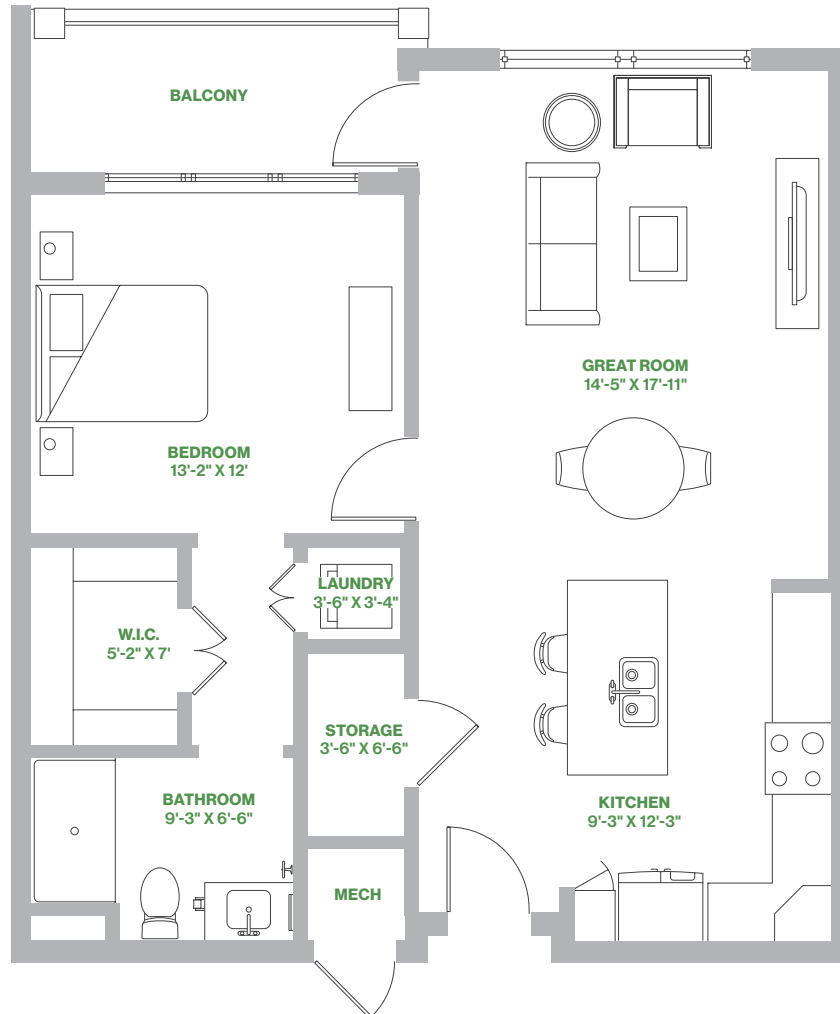

1-BEDROOM APARTMENTS

FEATURES

These cozy apartments are perfectly sized for either individuals or couples, with an amply sized bedroom and walk-in closet, laundry room, and full bath all easily accessible. An added balcony offers views of the pond and/or Van Raalte Farm Park or the independent living residences.

- 813 square feet
- One full bath, plus a laundry room
- Interconnected kitchen and great room
- Balcony ranges from 71 to 74 square feet